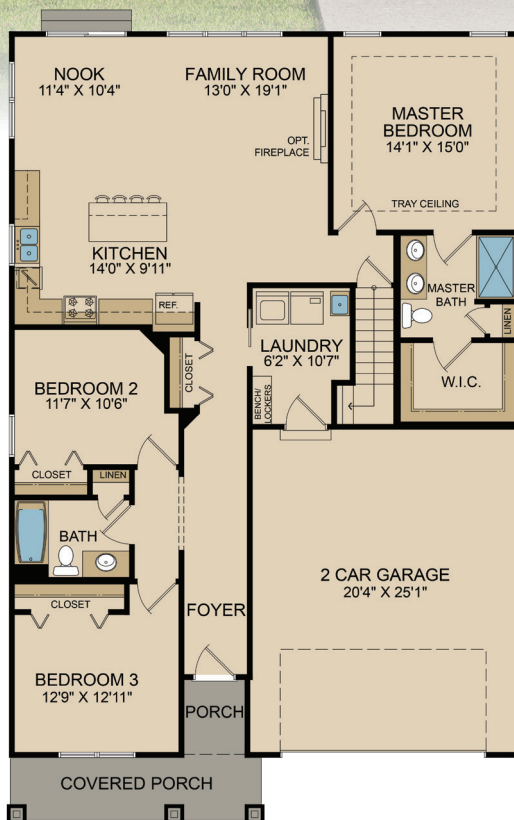

THE DRIFTWOOD FLOOR PLAN

FIRST FLOOR

1,676 Sq. Ft. Living Area, 3 Beds, 2 Baths, 2 Car Garage

**Builder reserves the right to make changes to floor plans and/or features as necessary*

Michelle Renninger
REALTOR®
219.406.2143
VikingHomeBuilders.com