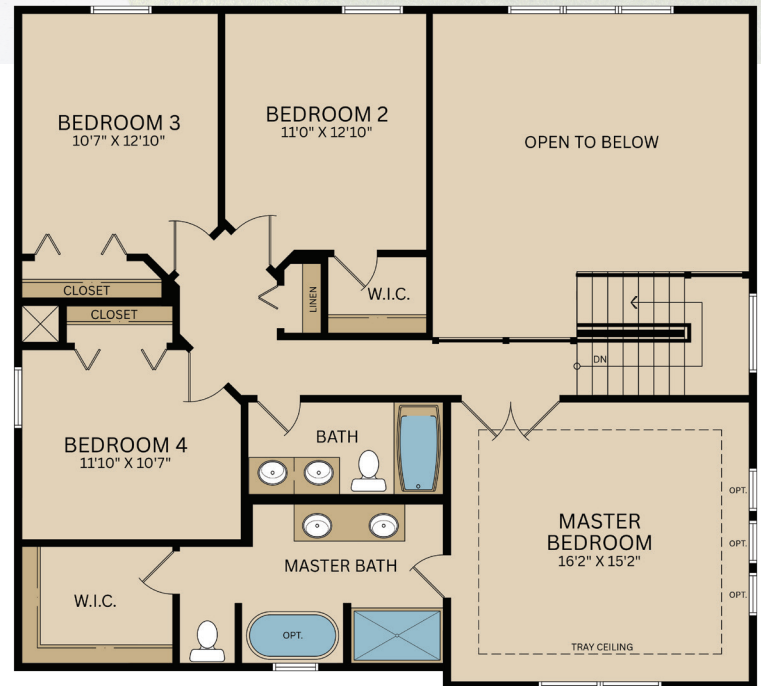

THE ALLISON FLOOR PLAN

FIRST FLOOR

SECOND FLOOR

2,428 Sq. Ft. Living Area, 4 Beds, 2.5 Baths, 3 Car Garage

**Builder reserves the right to make changes to floor plans and/or features as necessary*

Michelle Renninger
REALTOR®
219.406.2143
VikingHomeBuilders.com