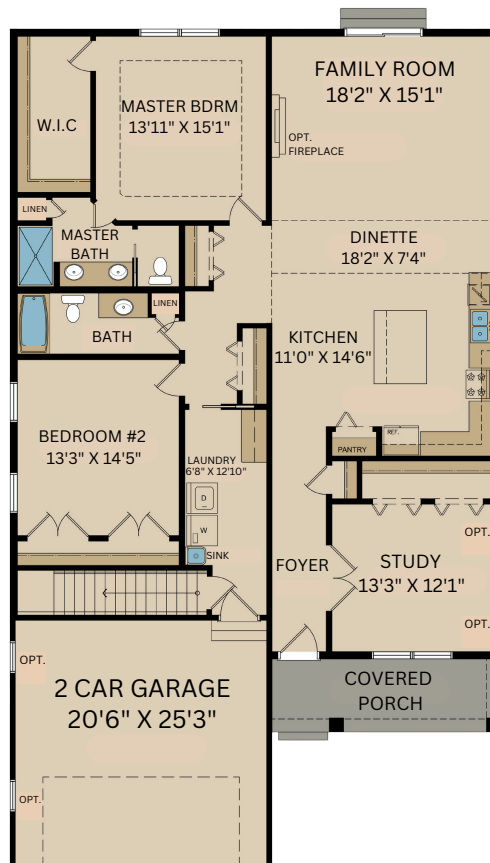

THE MADISON FLOOR PLAN

FIRST FLOOR

1,950 Sq. Ft. Living Area, 3 Beds, 2 Baths, 2 Car Garage