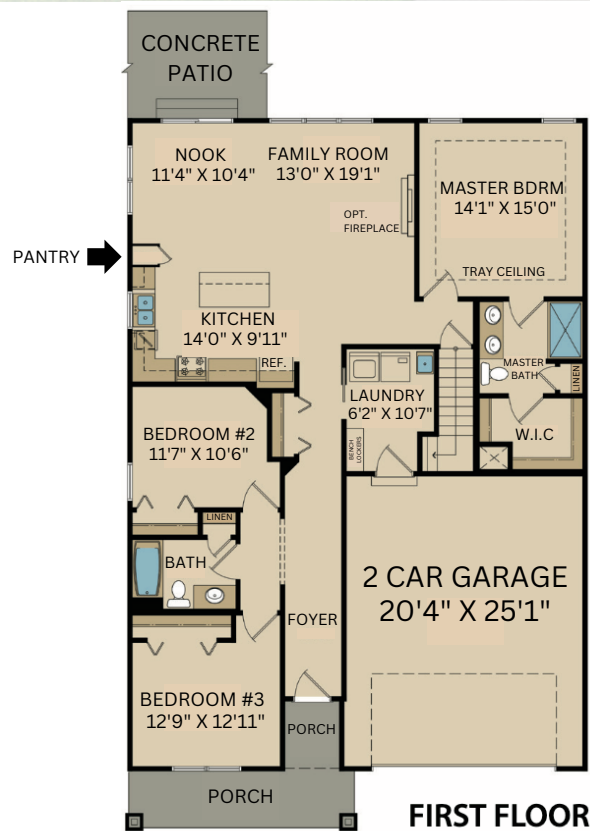

THE DRIFTWOOD FLOOR PLAN

1,700 Sq. Ft. Living Area, 3 Beds, 2 Baths, 2 Car Garage

**Builder reserves the right to make changes to floor plans and/or features as necessary.*