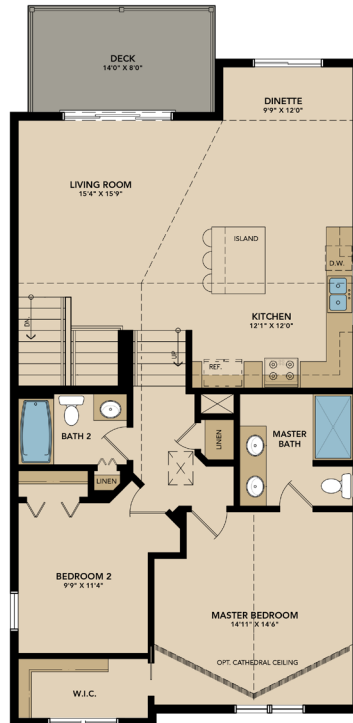

The Sloane

Brochure is representative. Drawing may include some optional features and is subject to change. Contact builder for specific details.

FIRST FLOOR

SECOND FLOOR

**3-bedroom
3-bath
2-car garage**

SQ Footage:
First Floor - 774
Second floor - 1,180
Total 1,954

Michelle Renninger
C: (219) 406-2143
E: mrenninger31@gmail.com

James Garofalo
C: (708) 296-0908