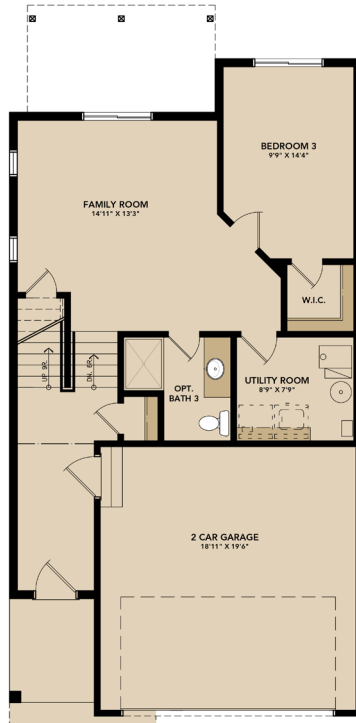

The Sloane

Brochure is representative. Drawing may include some optional features and is subject to change. Contact builder for specific details.

FIRST FLOOR

SECOND FLOOR

**3-bedroom
3-bath
2-car garage**

SQ Footage:
First Floor - 774
Second floor - 1,180
Total 1,954

Michelle Renninger
C: (219) 406-2143
E: mrenninger31@gmail.com

James Garofalo
C: (708) 296-0908